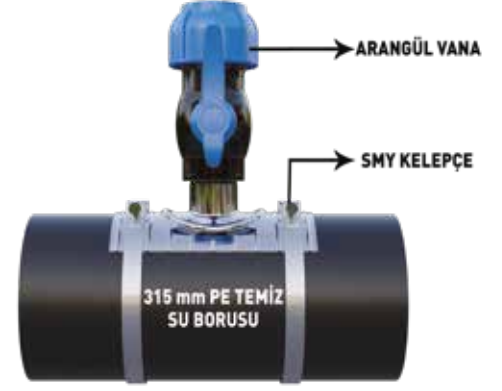

KOD	EBAT (mm.)	FİYAT (TL/Ad.)
M0100	75x1/2"	
M0101	75x3/4"	
M0102	75x1"	
M0103	75x1¼"	
M0104	75x1½"	
M0105	75x2"	
M0106	75x2½"	
M0107	75x3"	
M0108	75x4"	
M0109	90x1/2"	
M0110	90x3/4"	
M0111	90x1"	
M0112	90x1¼"	
M0113	90x1½"	
M0114	90x2"	
M0115	90x2½"	
M0116	90x3"	
M0117	90x4"	
M0118	110x1/2"	
M0119	110x3/4"	
M0120	110x1"	
M0121	110x1¼"	
M0122	110x1½"	
M0123	110x2"	
M0124	110x2½"	
M0125	110x3"	
M0126	110x4"	
M0127	125x1/2"	
M0128	125x3/4"	
M0129	125x1"	
M0130	125x1¼"	
M0131	125x1½"	
M0132	125x2"	
M0133	125x2½"	
M0134	125x3"	
M0135	125x4"	
M0136	140x1/2"	
M0137	140x3/4"	
M0138	140x1"	
M0139	140x1¼"	
M0140	140x1½"	
M0141	140x2"	
M0142	140x2½"	
M0143	140x3"	
M0144	140x4"	
M0145	160x1/2"	
M0146	160x3/4"	
M0147	160x1"	
M0148	160x1¼"	
M0149	160x1½"	
M0150	160x2"	
M0151	160x2½"	
M0152	160x3"	
M0153	160x4"	

LÜTFEN FİYAT SORUNUZ !

KOD	EBAT (mm.)	FİYAT (TL/Ad.)
M0154	180x1/2"	
M0155	180x3/4"	
M0156	180x1"	
M0157	180x1¼"	
M0158	180x1½"	
M0159	180x2"	
M0160	180x2½"	
M0161	180x3"	
M0162	180x4"	
M0163	200x1/2"	
M0164	200x3/4"	
M0165	200x1"	
M0166	200x1¼"	
M0167	200x1½"	
M0168	200x2"	
M0169	200x2½"	
M0170	200x3"	
M0171	200x4"	
M0172	225x1/2"	
M0173	225x3/4"	
M0174	225x1"	
M0175	225x1¼"	
M0176	225x1½"	
M0177	225x2"	
M0178	225x2½"	
M0179	225x3"	
M0180	225x4"	
M0181	250x1/2"	
M0182	250x3/4"	
M0183	250x1"	
M0184	250x1¼"	
M0185	250x1½"	
M0186	250x2"	
M0187	250x2½"	
M0188	250x3"	
M0189	250x4"	
M0190	280x1/2"	
M0191	280x3/4"	
M0192	280x1"	
M0193	280x1¼"	
M0194	280x1½"	
M0195	280x2"	
M0196	280x2½"	
M0197	280x3"	
M0198	280x4"	
M0199	315x1/2"	
M0200	315x3/4"	
M0201	315x1"	
M0202	315x1¼"	
M0203	315x1½"	
M0204	315x2"	
M0205	315x2½"	
M0206	315x3"	
M0207	315x4"	

LÜTFEN FİYAT SORUNUZ !